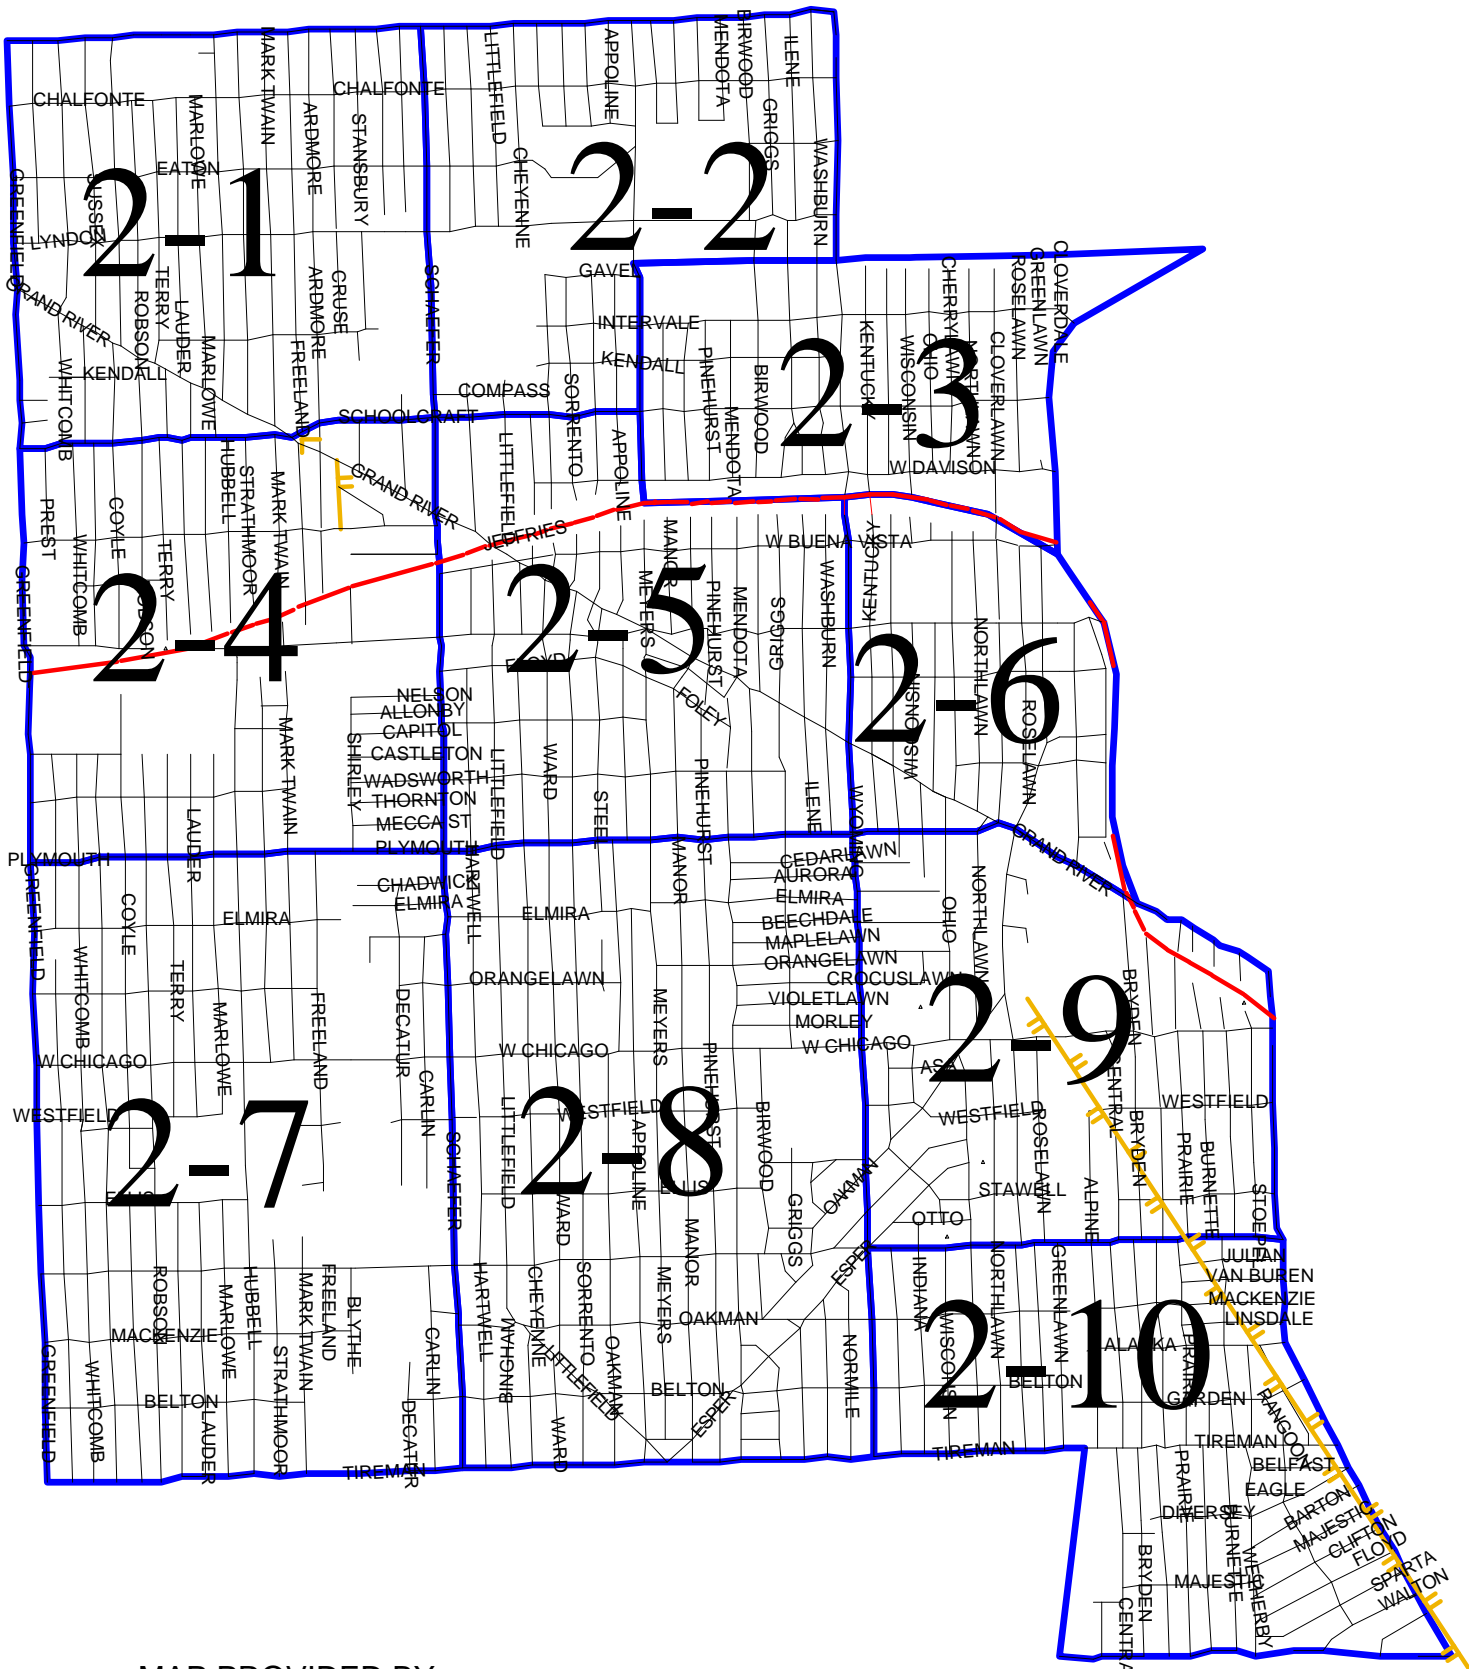

2ND PRECINCT

MAP PROVIDED BY:
DETROIT POLICE DEPARTMENT
VIOLENT CRIME SECTION
CRIME ANALYSIS UNIT