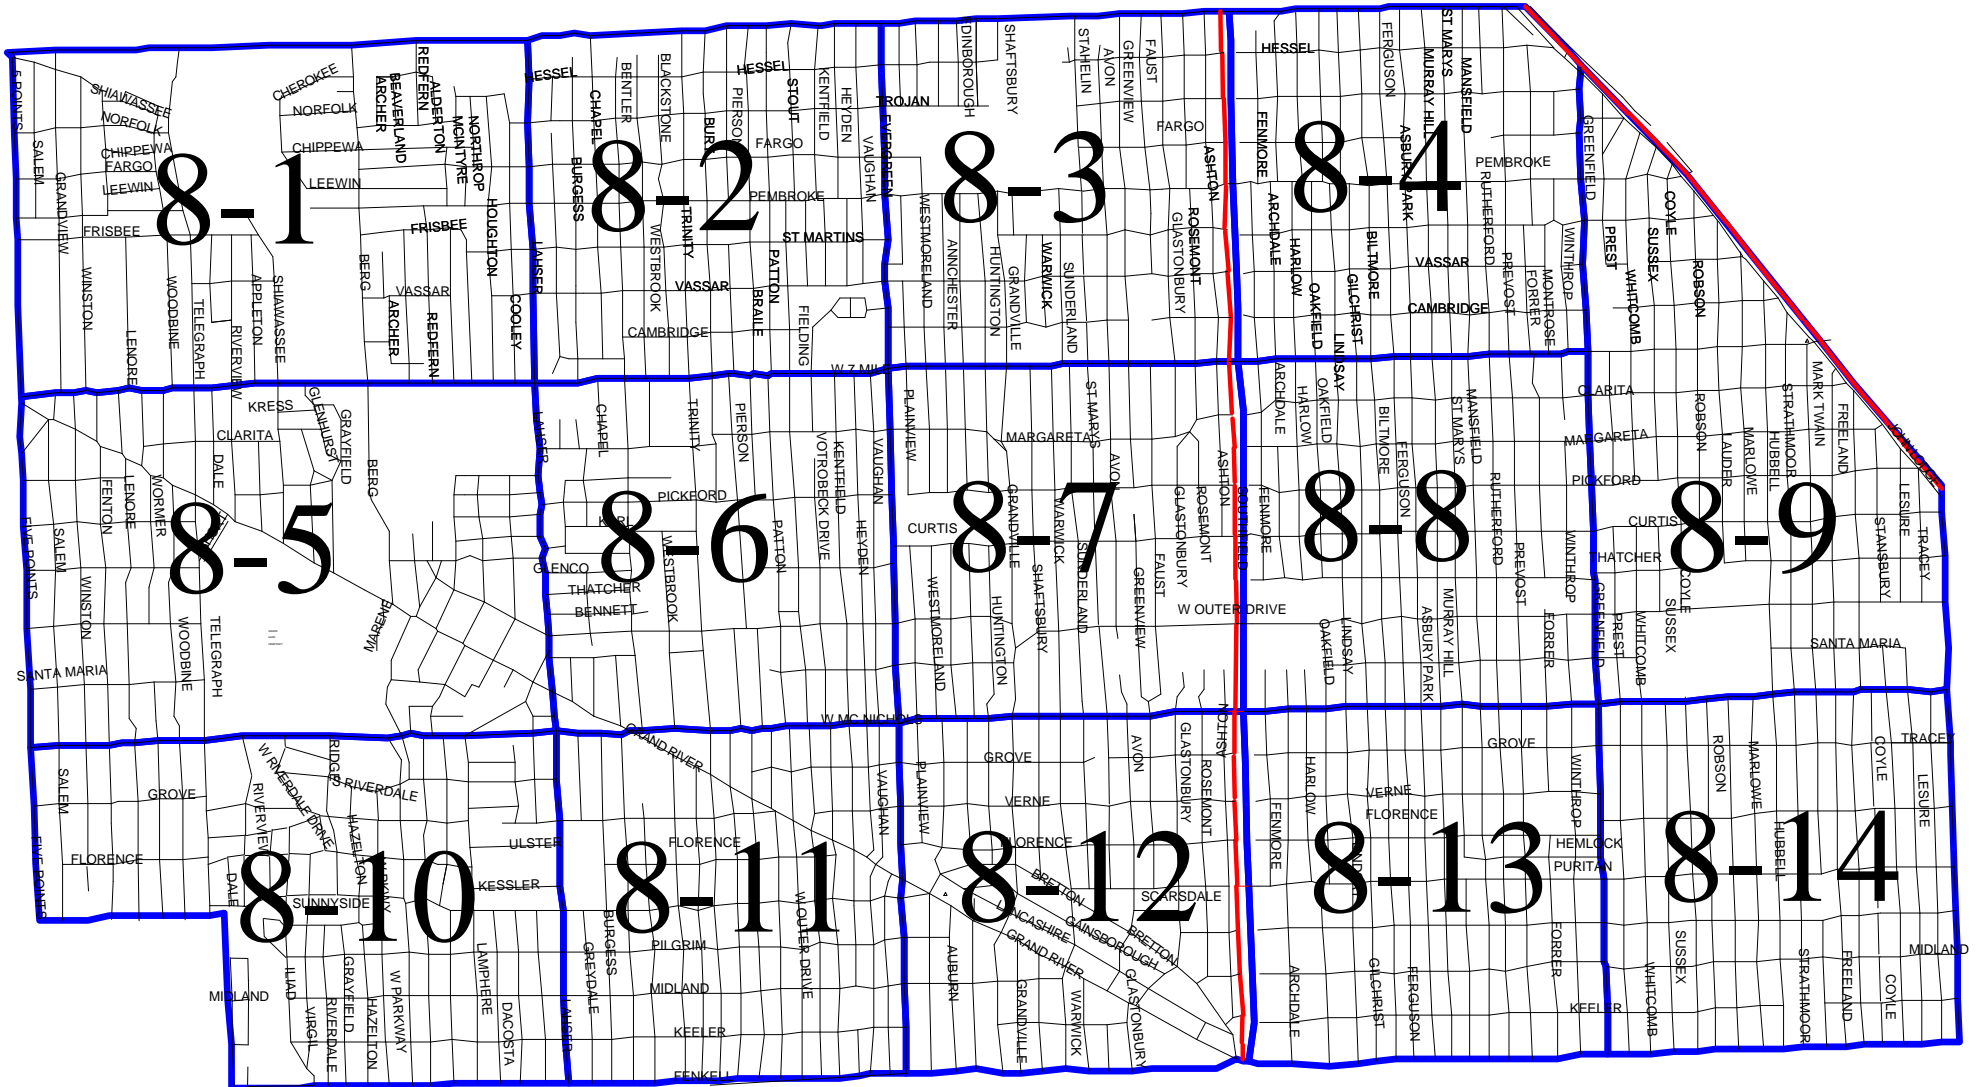

8TH PRECINCT

MAP PROVIDED BY:
DETROIT POLICE DEPARTMENT
VIOLENT CRIME SECTION
CRIME ANALYSIS UNIT