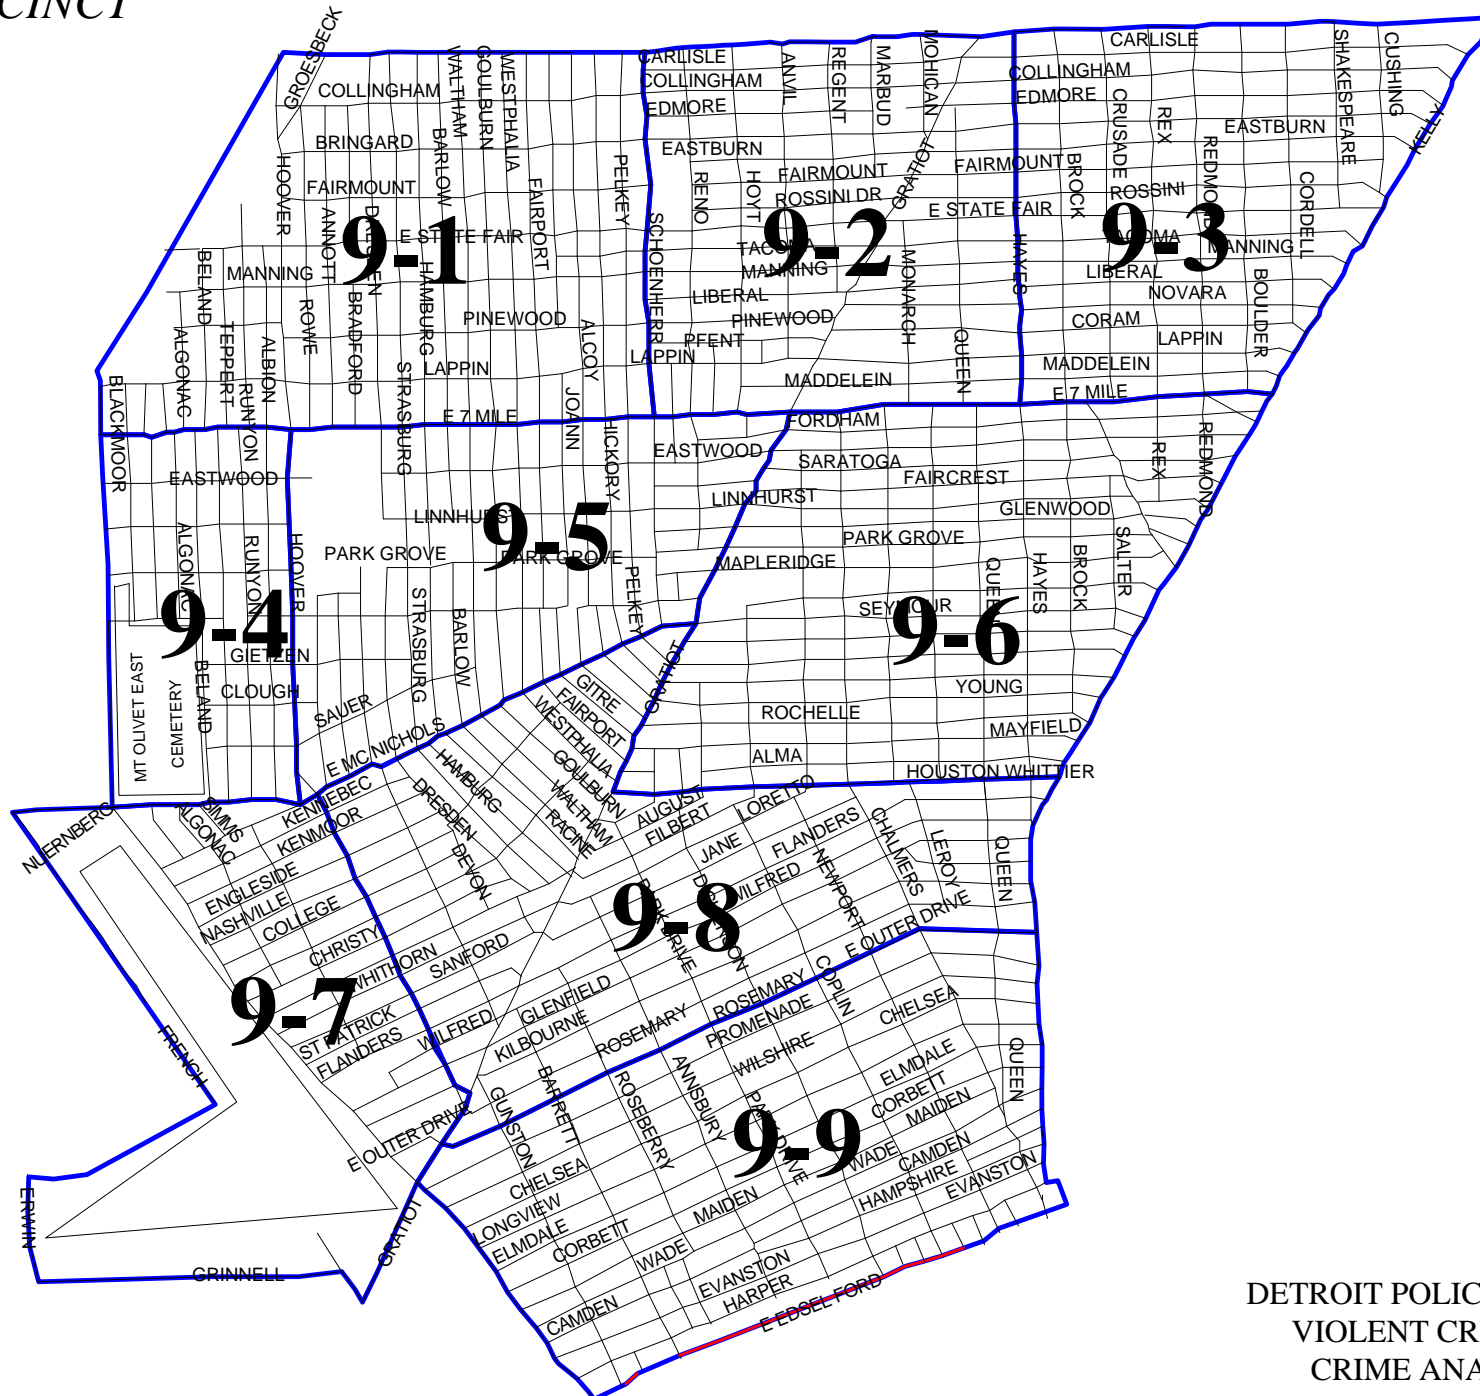

9TH PRECINCT

DETROIT POLICE DEPARTMENT
VIOLENT CRIME SECTION
CRIME ANALYSIS UNIT